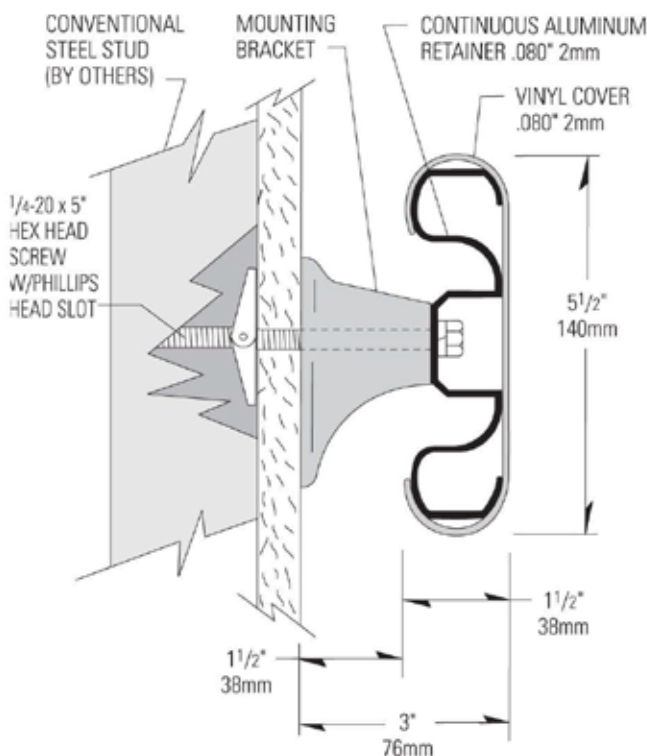

מאחז יד – 800W

800W

- ▶ 5 1/2" (140mm) height x 1 1/2" (38mm) gripping diameter, extends 3" (76mm) from the wall
- ▶ Mounted on a sturdy .080" (2mm) thick, continuous aluminum retainer
- ▶ .080" (2mm) thick, scratch and stain resistant rigid vinyl cover
- ▶ Easy installation, clean-up and maintenance
- ▶ Approved in California by OSHPD for hospital use
- ▶ Meets ADA and ANSI criteria
- ▶ Manufactured in 12' (3.66m) standard lengths
- ▶ All mounting fasteners are included with each order
- ▶ 855 Model – 3 3/16" (81mm) high accent strip available in 100 standard colors, several pattern and finish options, as well as custom colors
- ▶ 800W Model – Manufactured with Woodland pattern full wrap
- ▶ Meet immediate needs with InPro's Quick Ship program for the 800 handrail